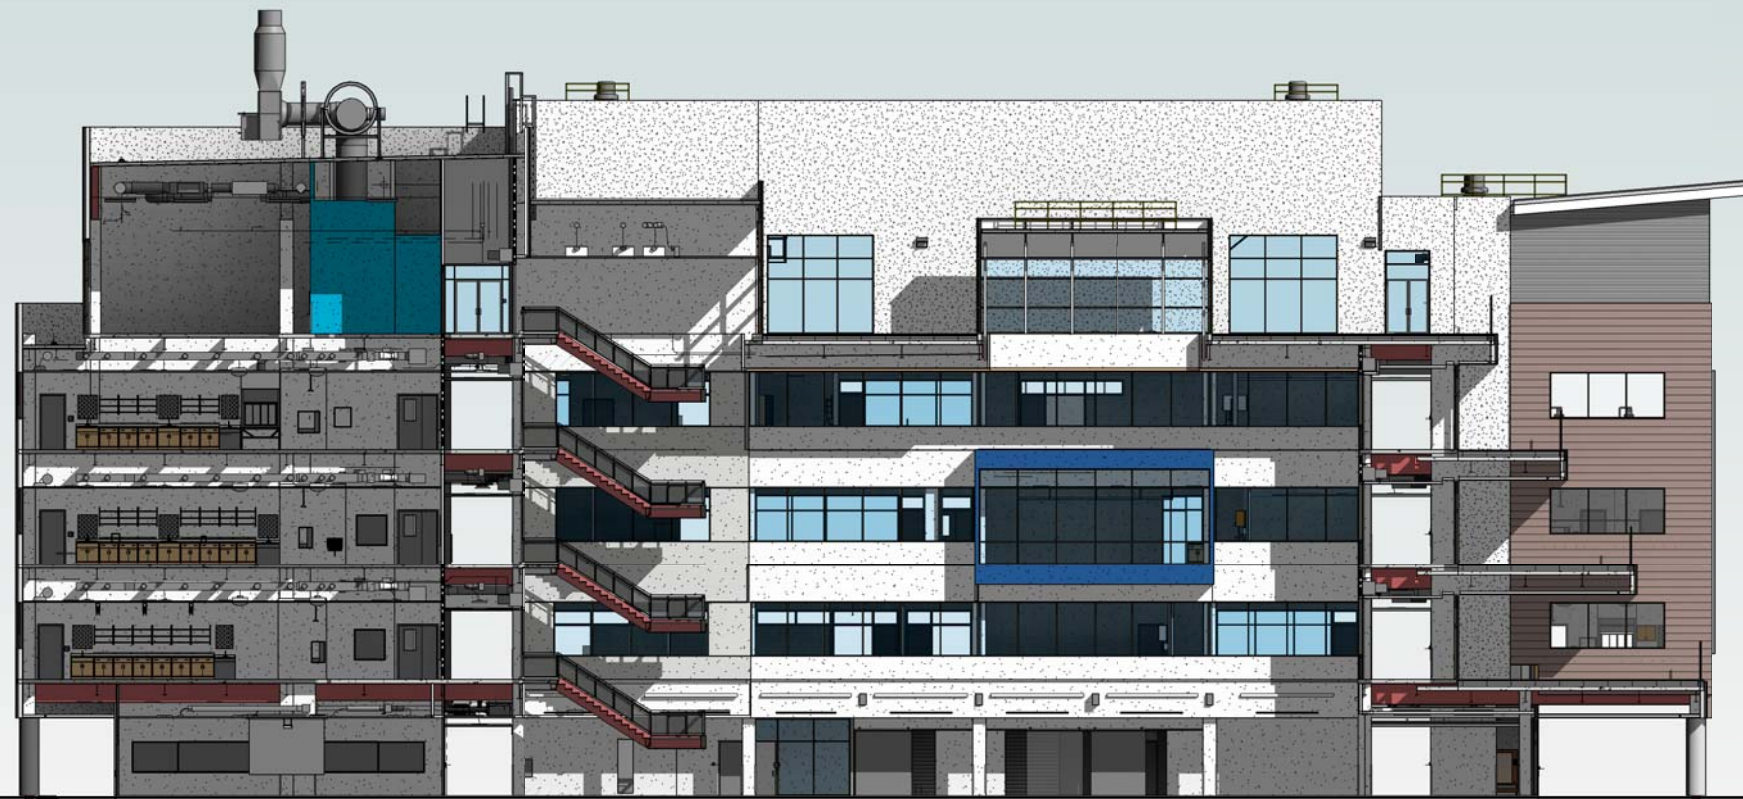

HOUSTON INDEPENDENT SCHOOL DISTRICT
DEBAKEY HIGH SCHOOL FOR HEALTH PROFESSIONS

WHR ARCHITECTS
LAKE | FLATO

BUILDING SECTION

11-20-2015
G13306
Copyright © 2015 WHR Architects