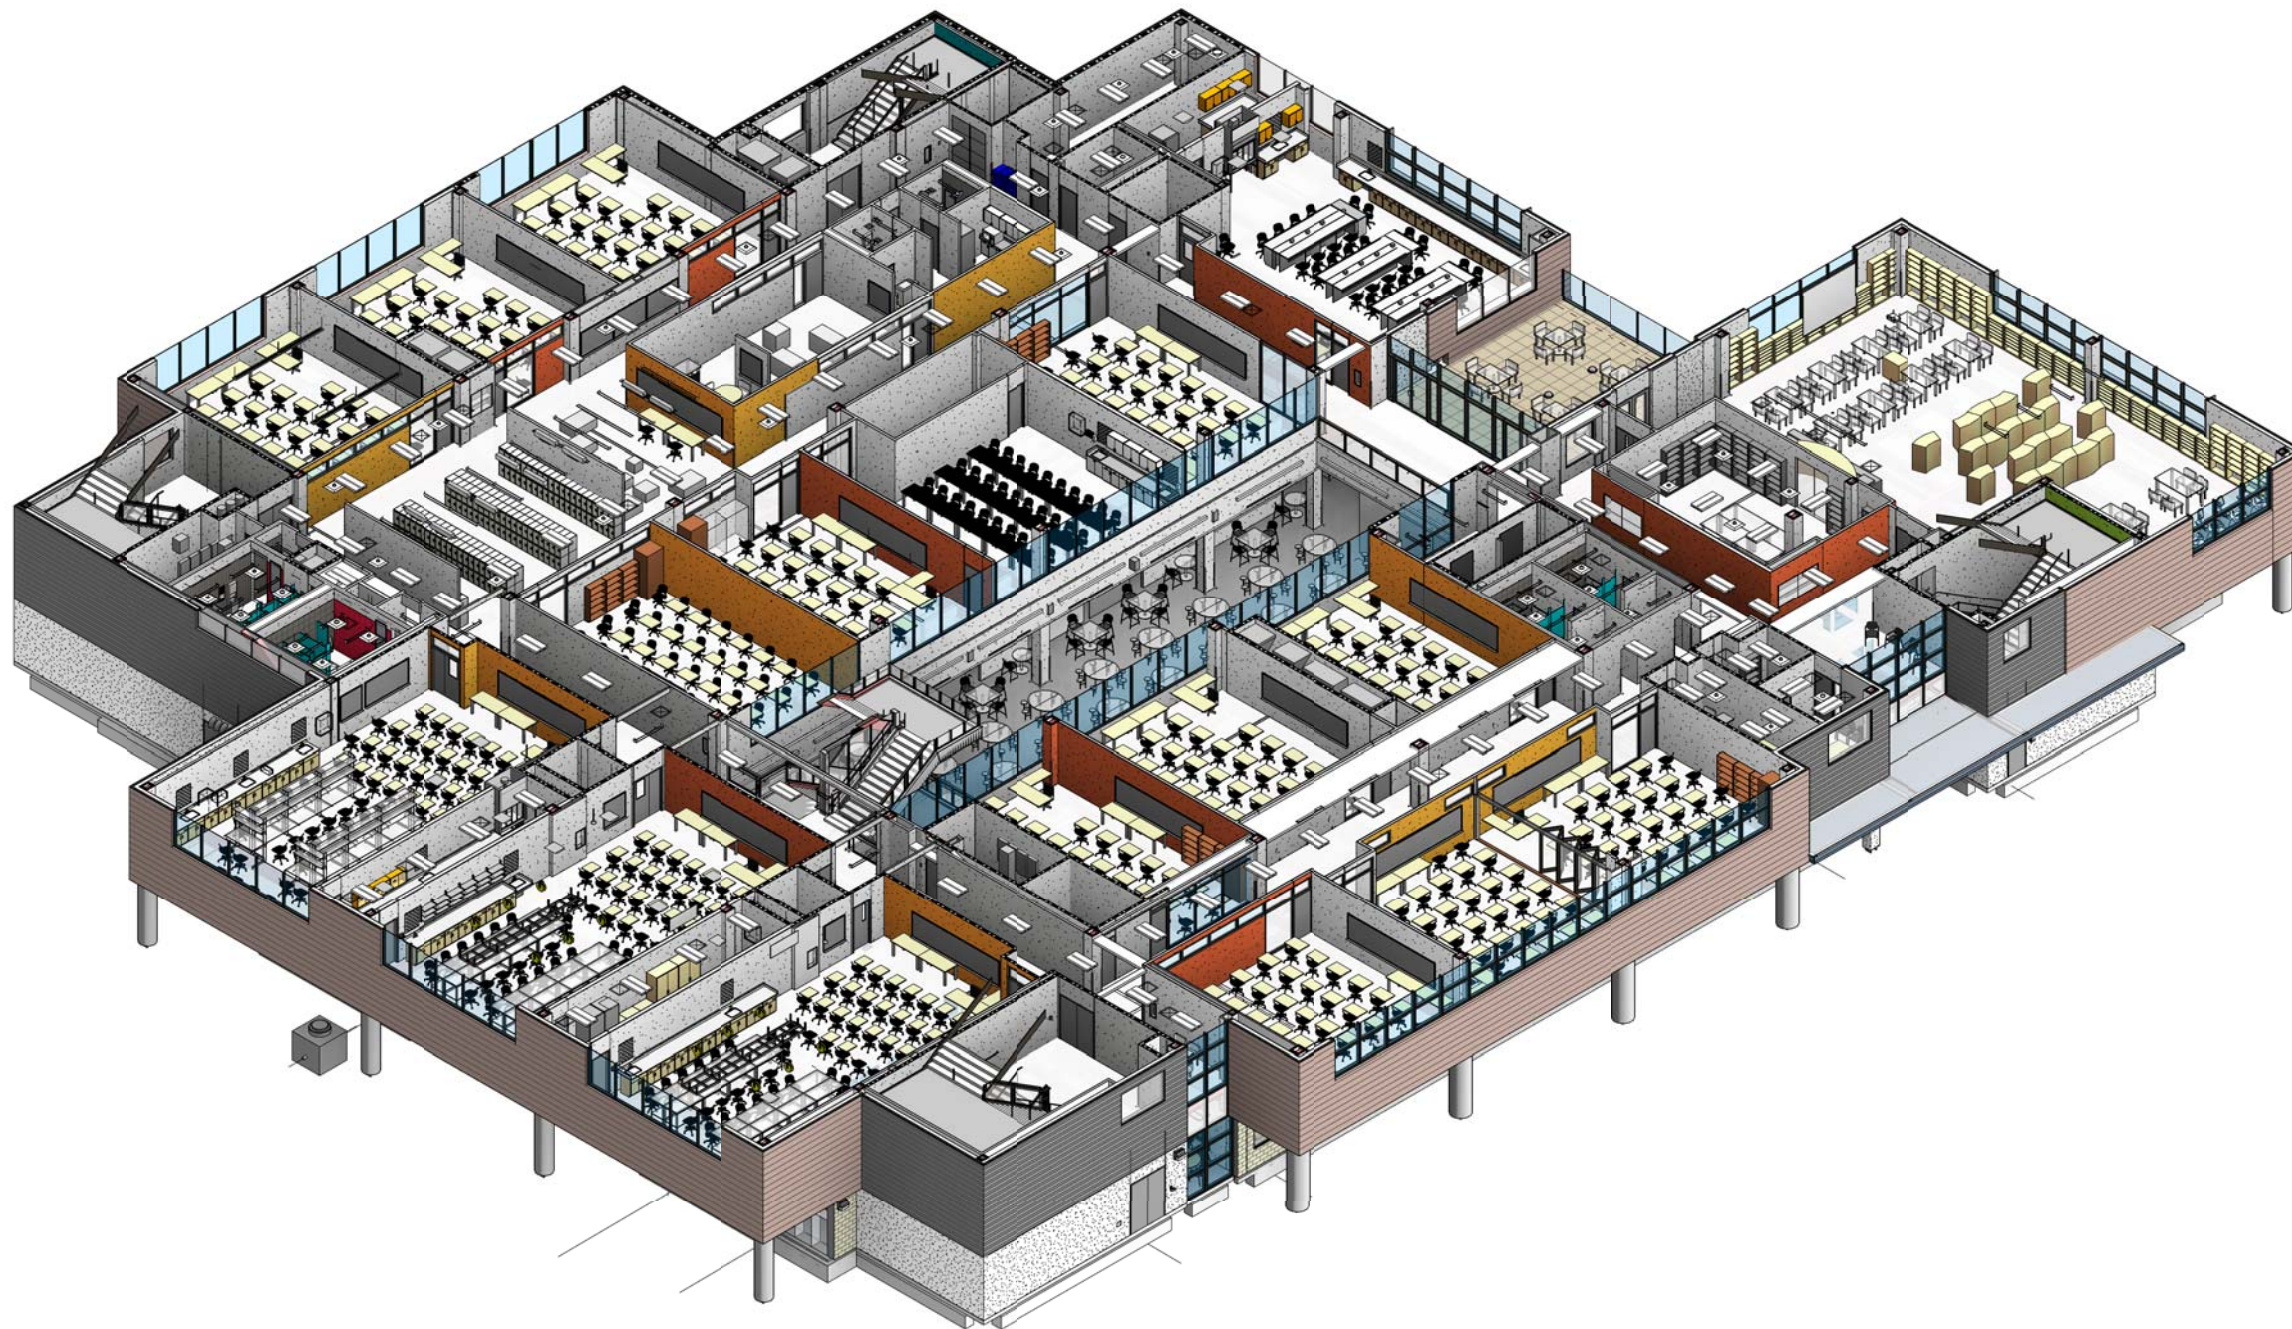

HOUSTON INDEPENDENT SCHOOL DISTRICT
DEBAKEY HIGH SCHOOL FOR HEALTH PROFESSIONS

WHR ARCHITECTS
LAKE | FLATO

LEVEL 2 ISOMETRIC

11-20-2015
G13306
Copyright © 2015 WHR Architects