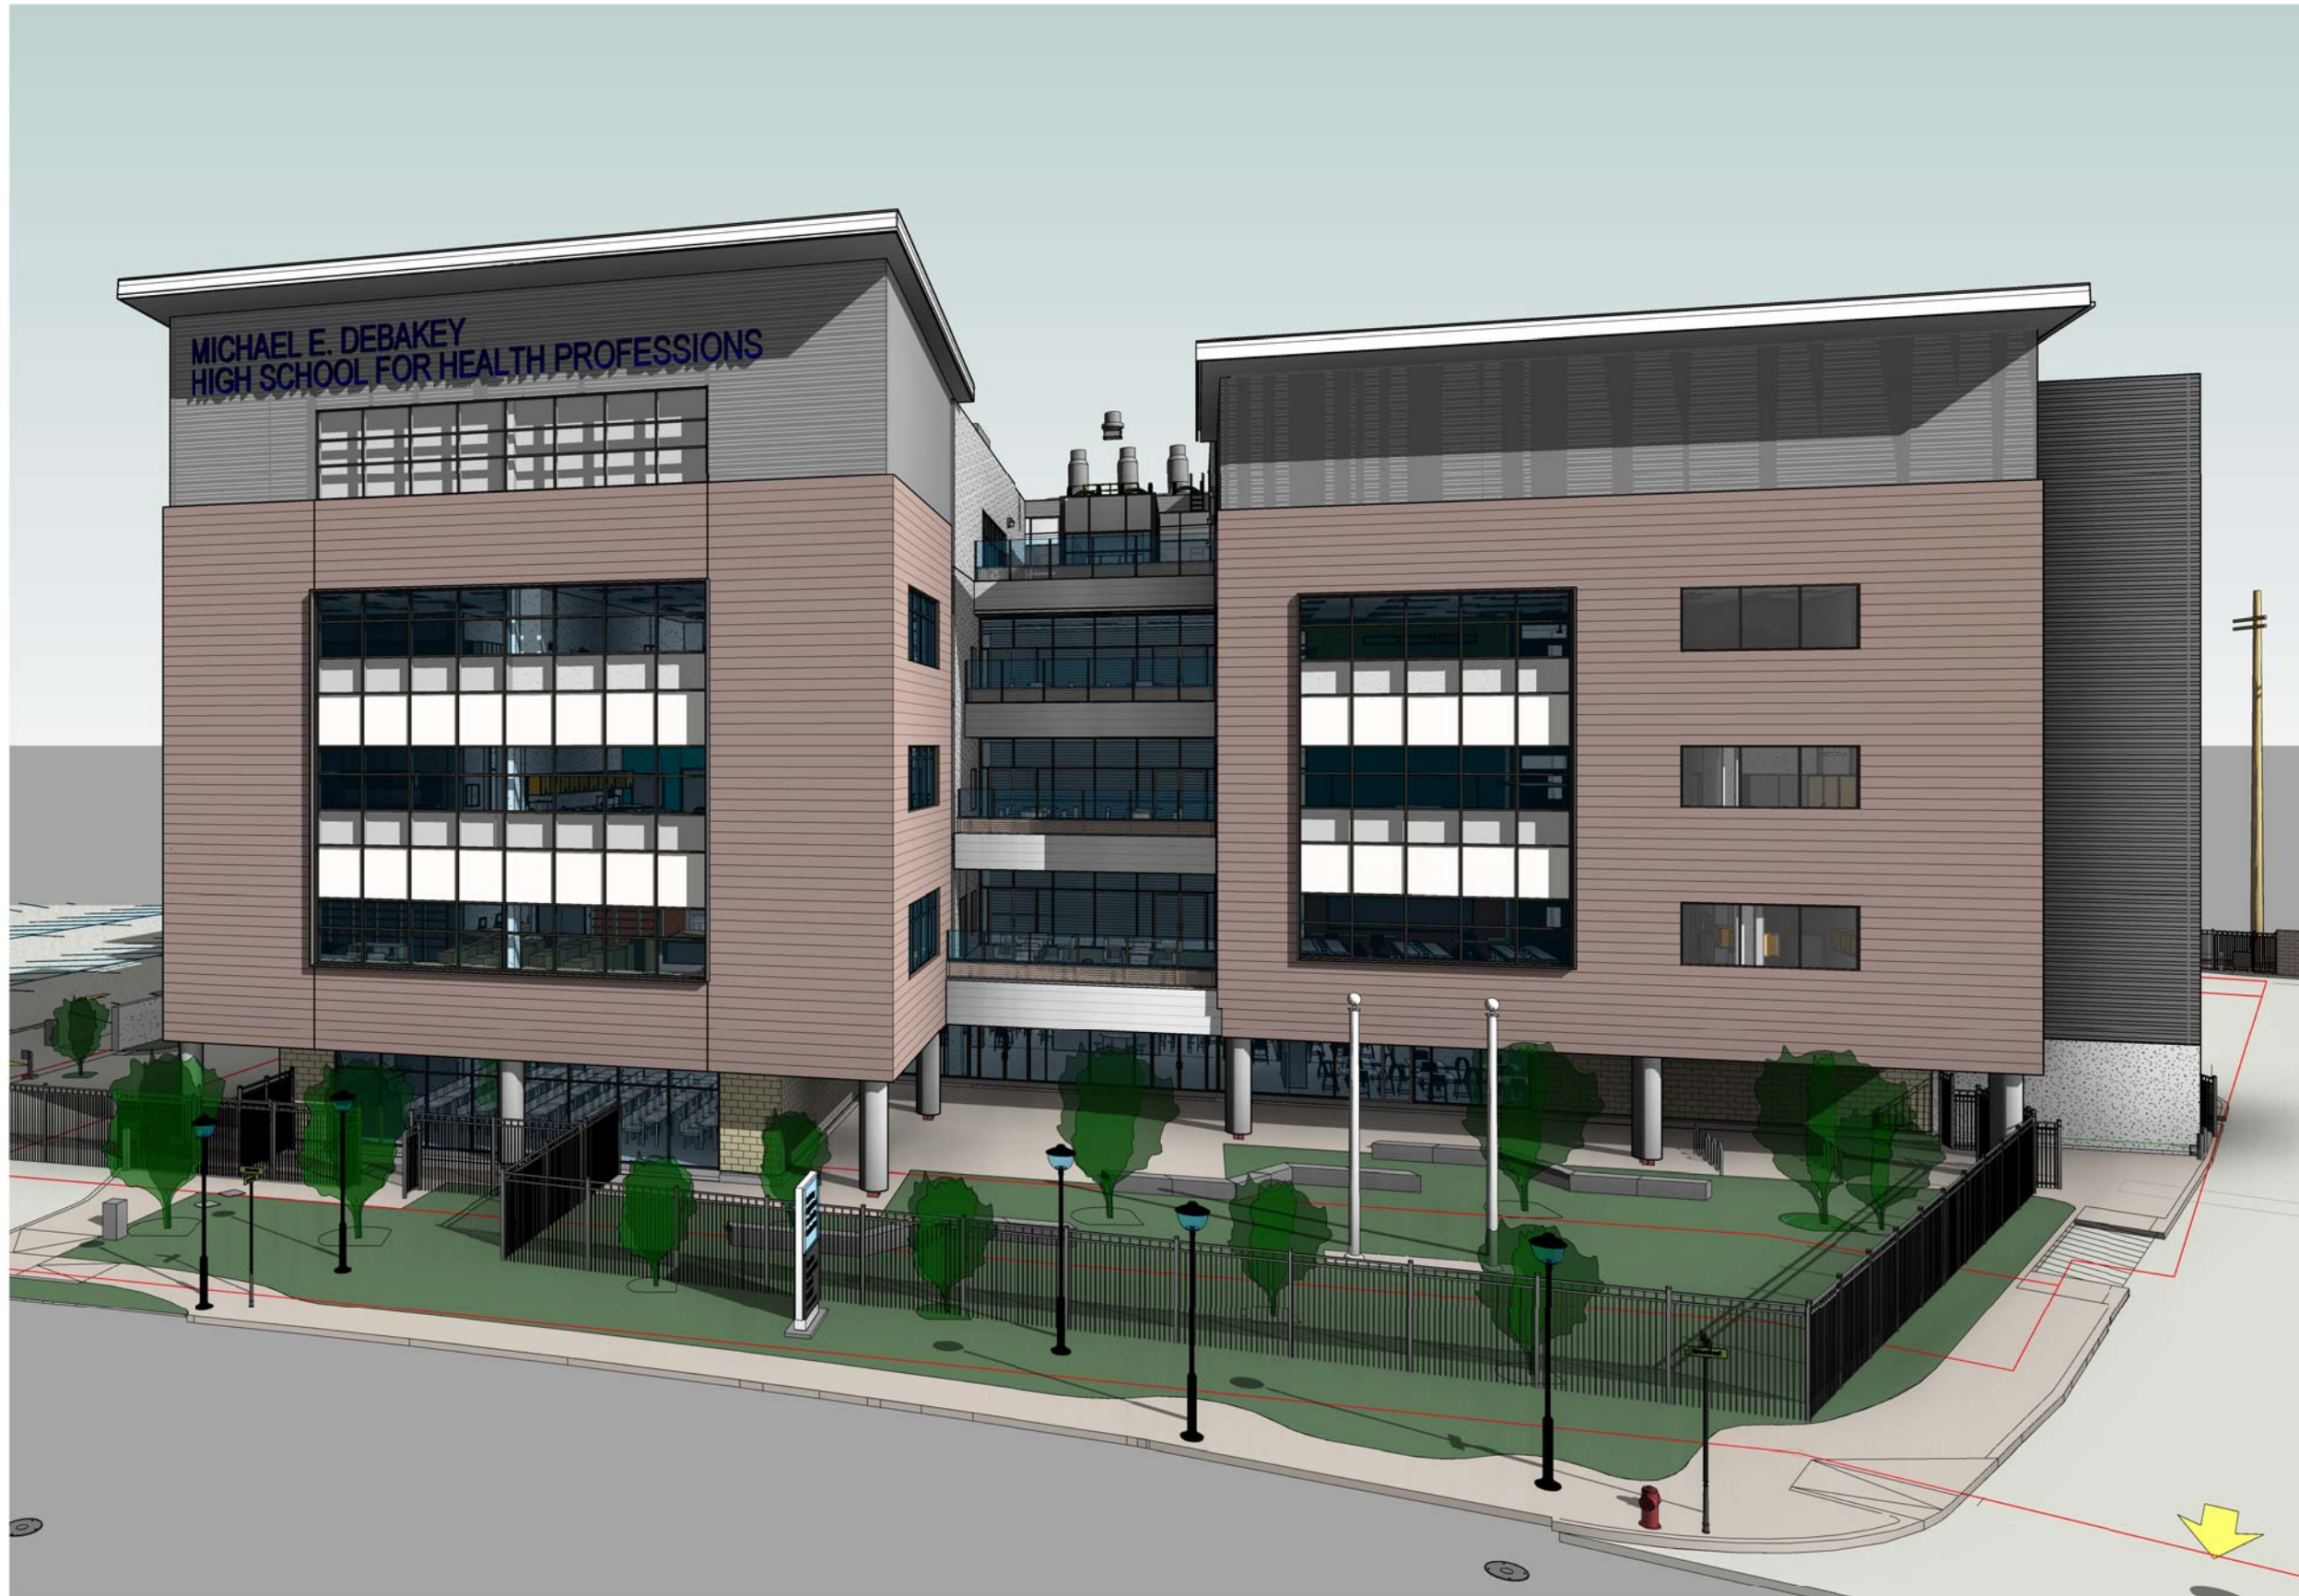

HOUSTON INDEPENDENT SCHOOL DISTRICT
DEBAKEY HIGH SCHOOL FOR HEALTH PROFESSIONS

HOUSTON INDEPENDENT SCHOOL DISTRICT
DEBAKEY HIGH SCHOOL FOR HEALTH PROFESSIONS

WHR ARCHITECTS
LAKE | FLATO

EXTERIOR PERSPECTIVE

11-20-2015
G13306
Copyright © 2015 WHR Architects