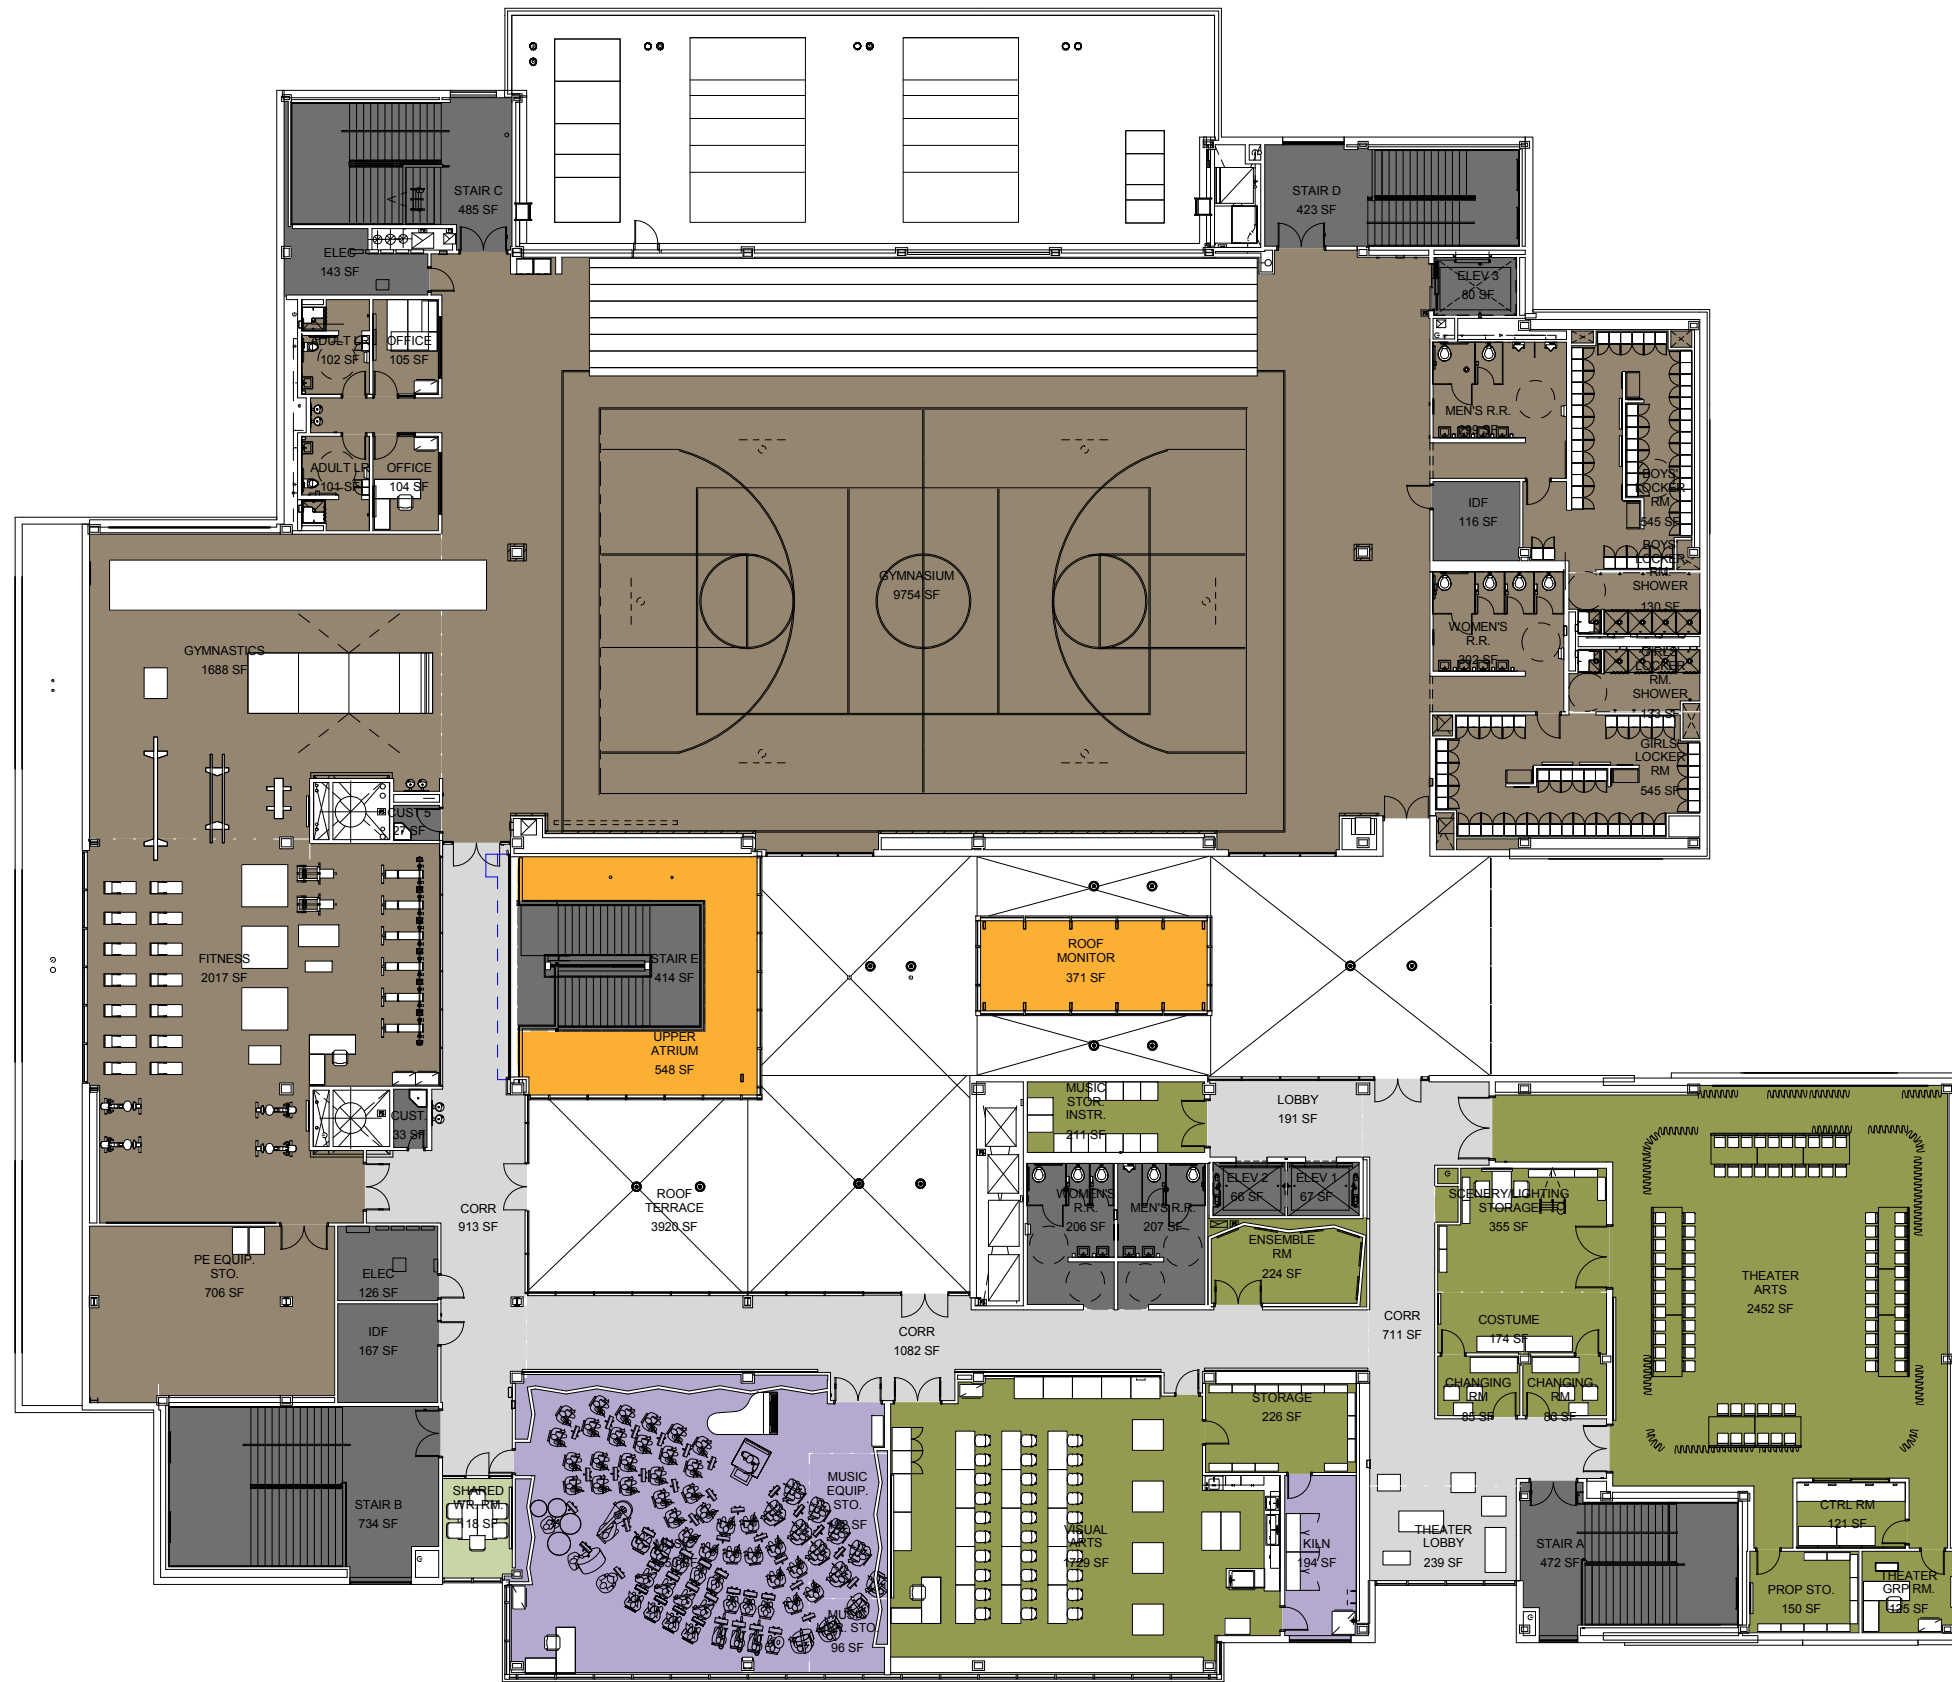

1. Department Legend
2. Neighborhoods
   - Food Service
   - Performing Arts
   - Visual Arts
   - Physical Education / Athletics
   - Support - Circulation
   - Custodial/Maintenance
   - Support - MEP
   - Support - Toilet Rooms
   - Support - Vertical Circulation

HOUSTON INDEPENDENT SCHOOL DISTRICT
DEBAKEY HIGH SCHOOL FOR HEALTH PROFESSIONS