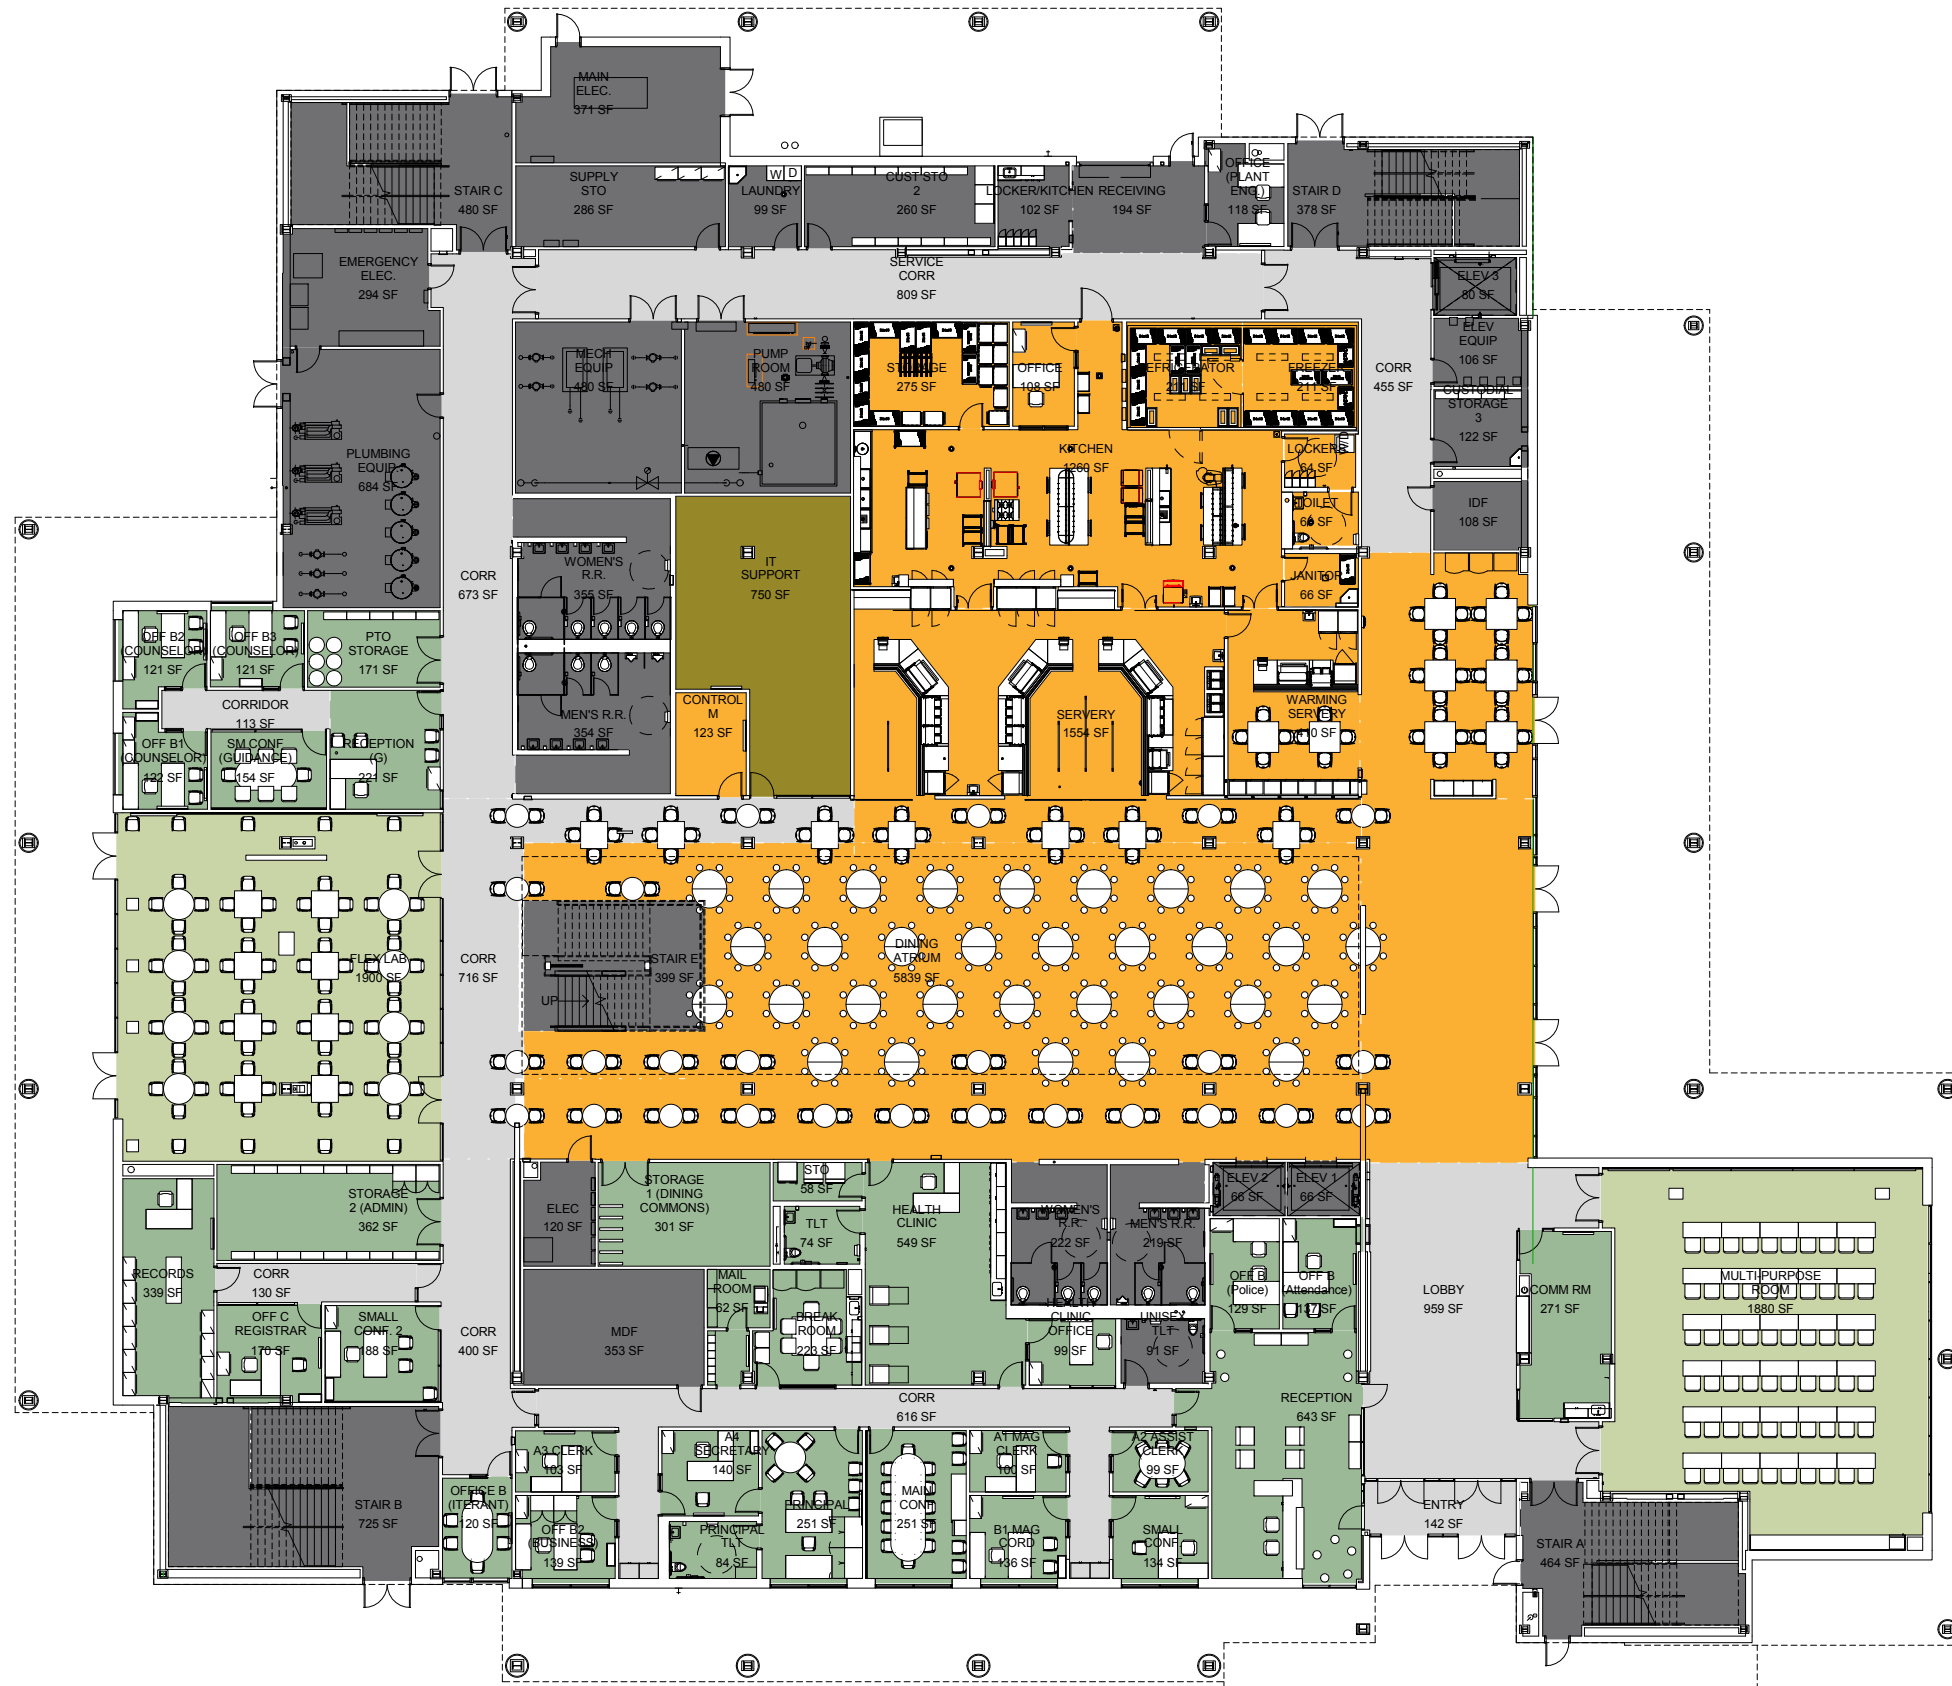

HOUSTON INDEPENDENT SCHOOL DISTRICT
 DEBAKEY HIGH SCHOOL FOR HEALTH PROFESSIONS

WHR ARCHITECTS
 LAKE | FLATO

SITE PLAN

1 : 600
 11-20-2015
 G13306
 Copyright © 2015 WHR Architects

- Department Legend
- Administration
 - Neighborhoods
 - Food Service
 - IT Repair/Storage
 - Support - Circulation
 - Custodial/Maintenance
 - Support - MEP
 - Support - Toilet Rooms
 - Support - Vertical Circulation